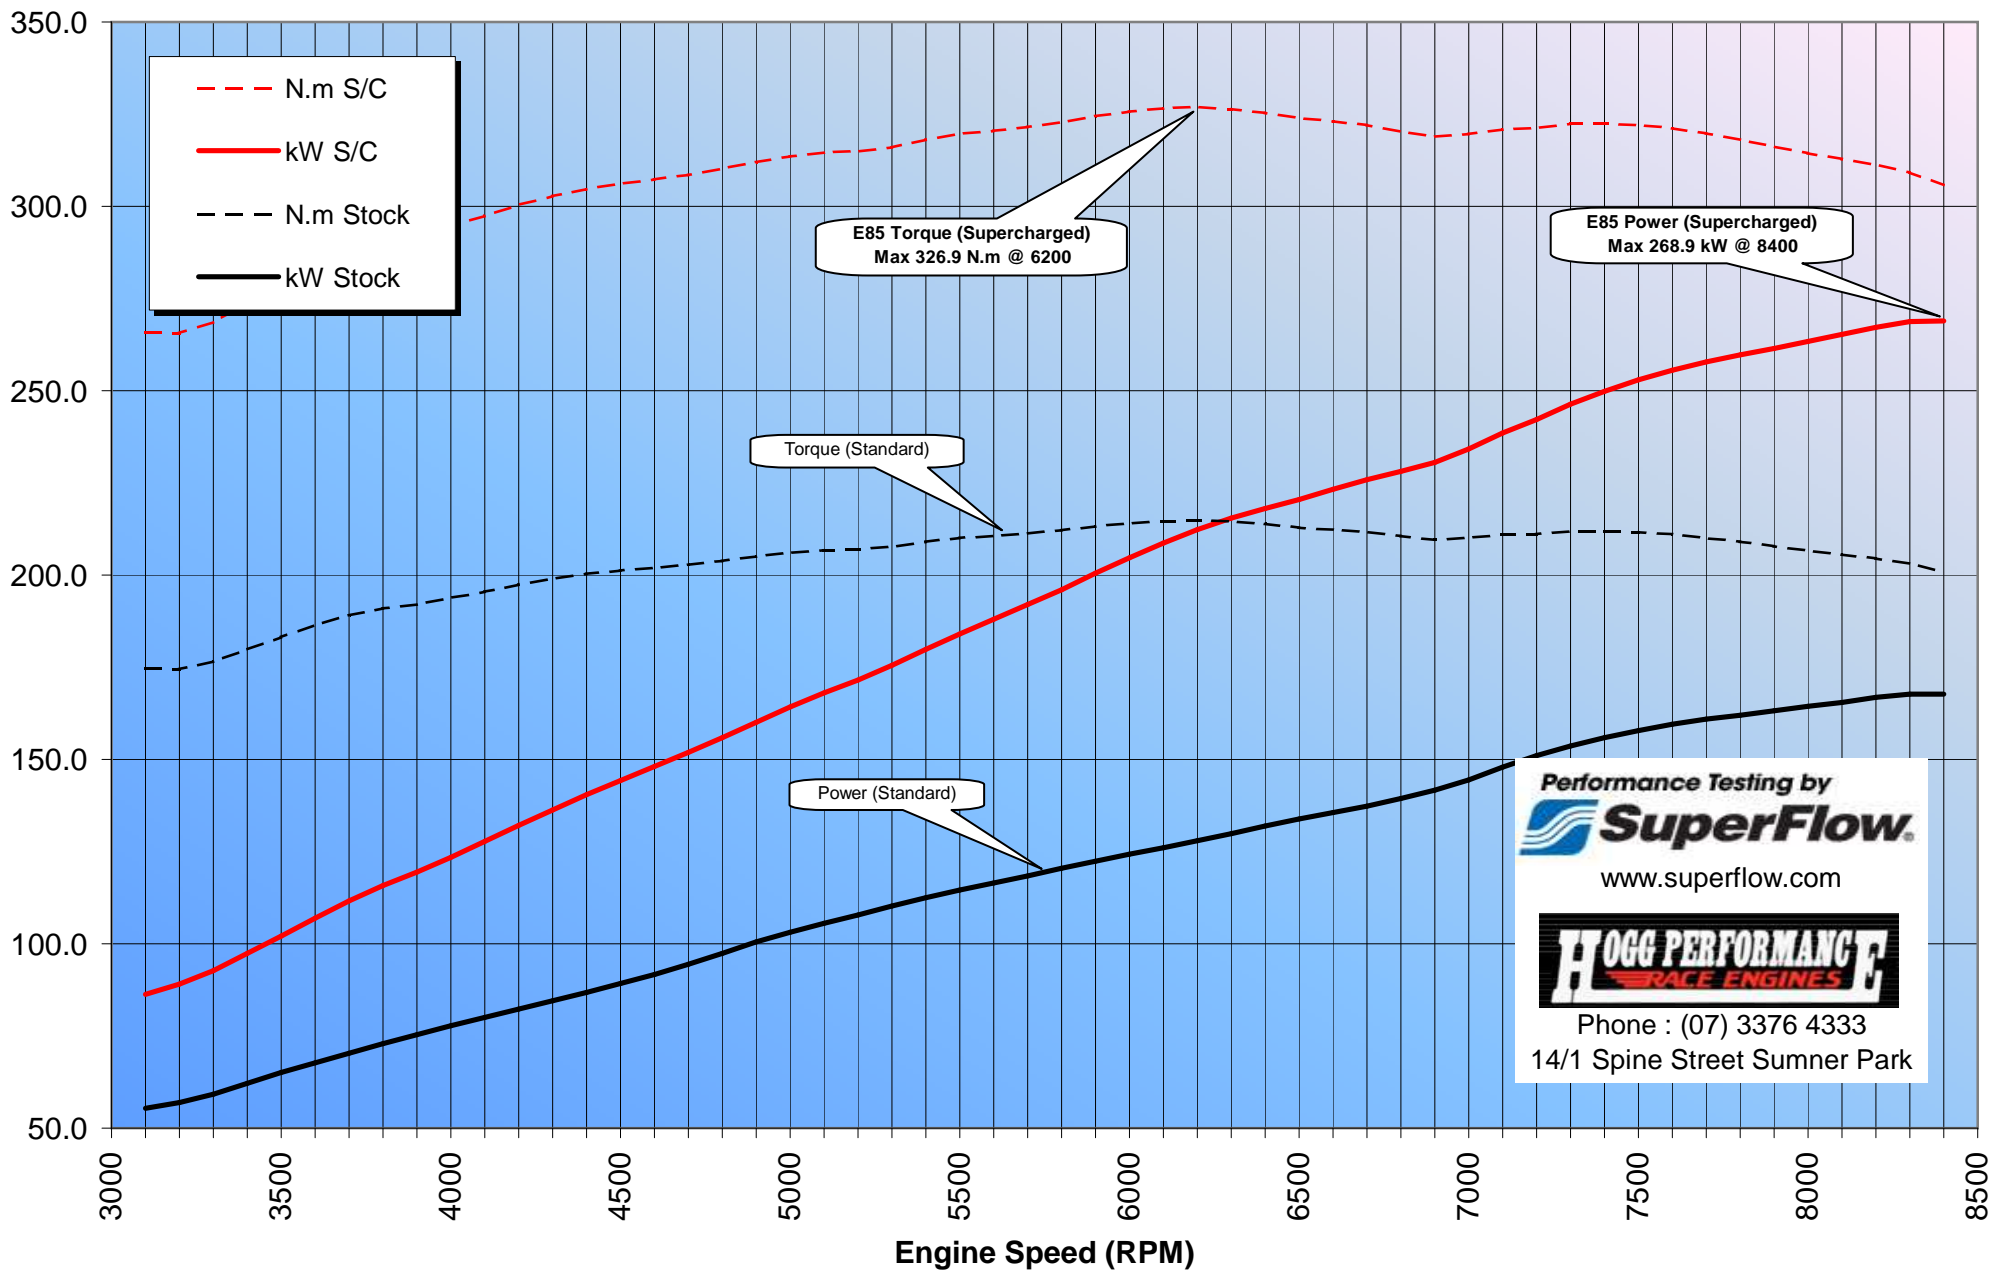

Hymee Enhanced[®] Supercharged Mazda RX-8 Renesis 13B MSP

E85 Torque (Supercharged)
Max 326.9 N.m @ 6200

E85 Power (Supercharged)
Max 268.9 kW @ 8400

Torque (Standard)

Power (Standard)

Performance Testing by
SuperFlow.
www.superflow.com